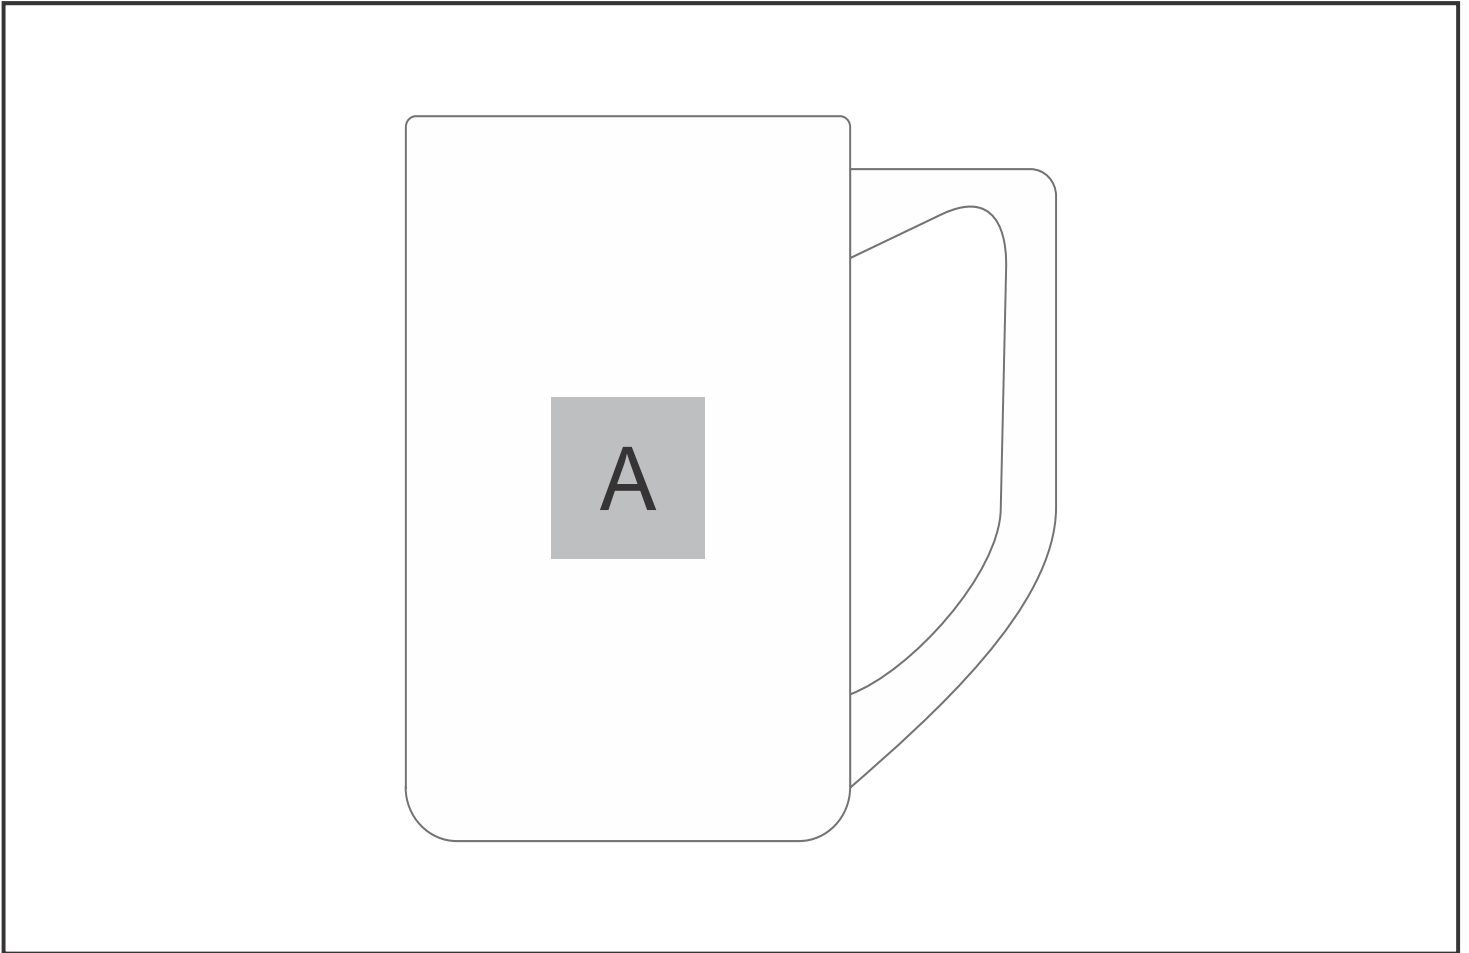

DR-AV-268-B

Alex Varga Marcella Ceramic Coffee Mug – 540ml

Need to know:

- Includes 1-Position Laser Engraving (setup fees apply)

- Laser Colour - White

- No Solid blocks to be branded

Branding Options:

Position	Branding Method (Branding Code)	No. of Colours	Dimension
A	Laser Engraving (LB)	N/A	30mm wide x 30mm high